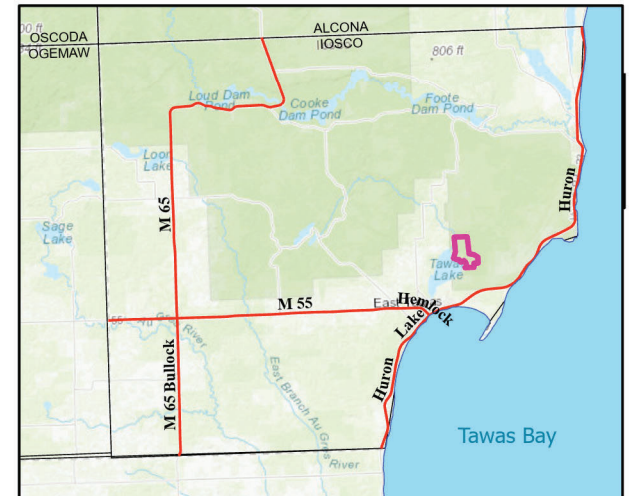

EXHIBIT H – Iosco County Open Lands Amesbury Trust Parcel

Iosco County

Deer Season 2023

Special Elder and Mentored Youth Deer Hunt 2023(Sept.1st-Sept. 3rd)

All Members Bow Only (Sept.4th-Oct. 31st)

All Members Bow and Gun (Nov.1st-Feb.1st)

Legend

-  Points of Interest
-  TawasTrails
-  Amesbury Parcel