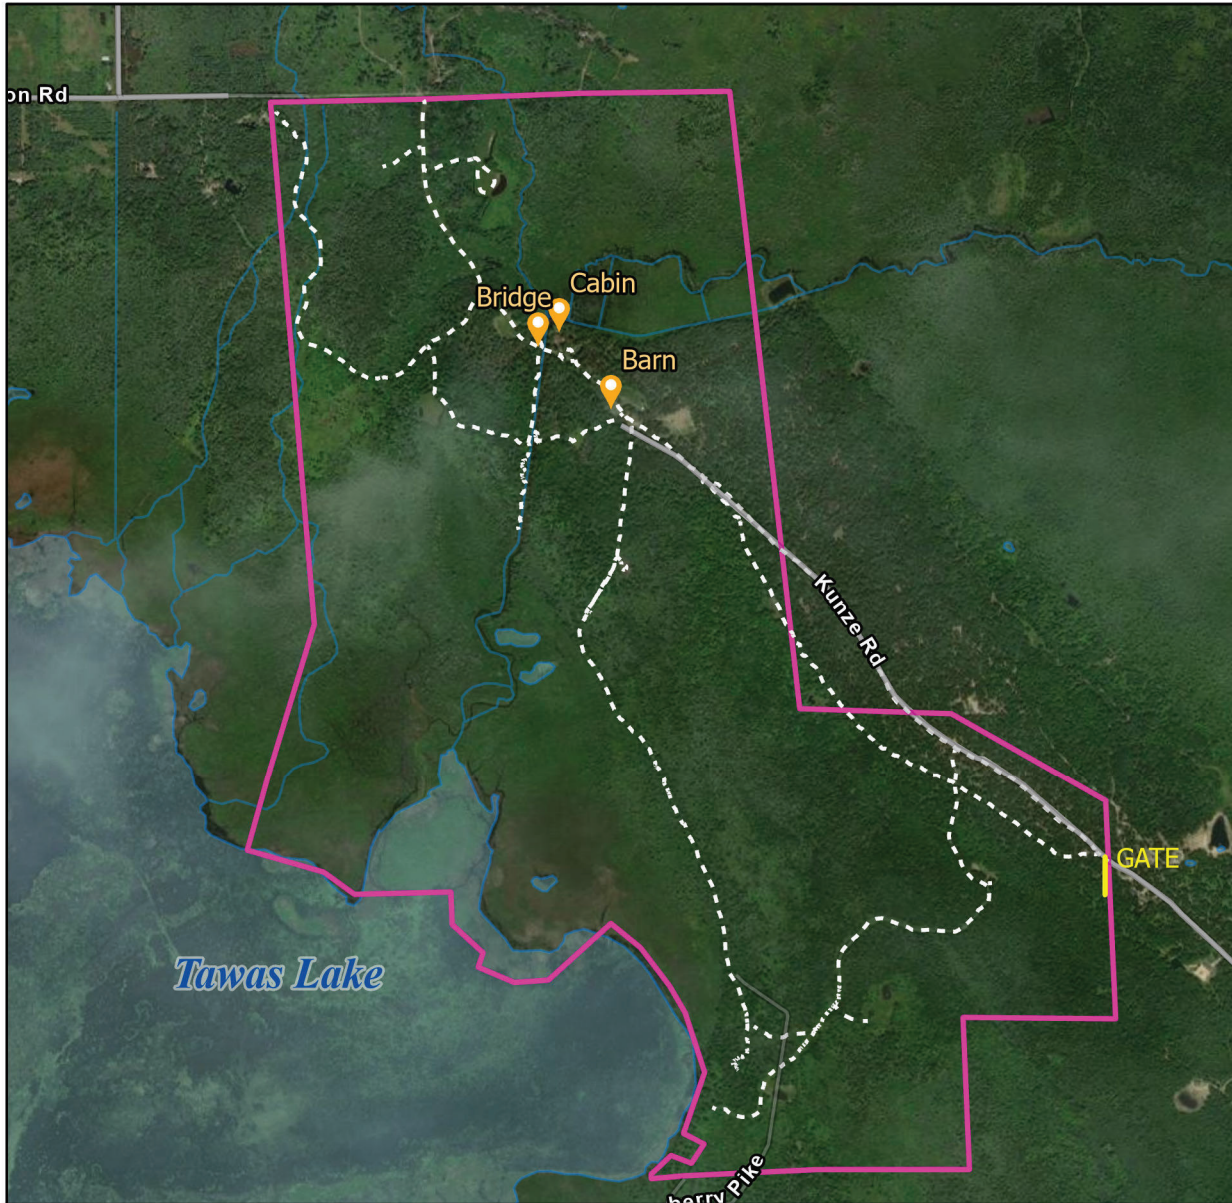

EXHIBIT H – Iosco County Open Lands Amesbury Trust Parcel

Iosco County

Deer Season 2023

Special Elder and Mentored Youth Deer Hunt 2023(Sept.1st-Sept. 3rd)

All Members Bow Only (Sept.4th-Oct. 31st)

All Members Bow and Gun (Nov.1st-Feb.1st)

Legend

-  Points of Interest
-  TawasTrails
-  Amesbury Parcel