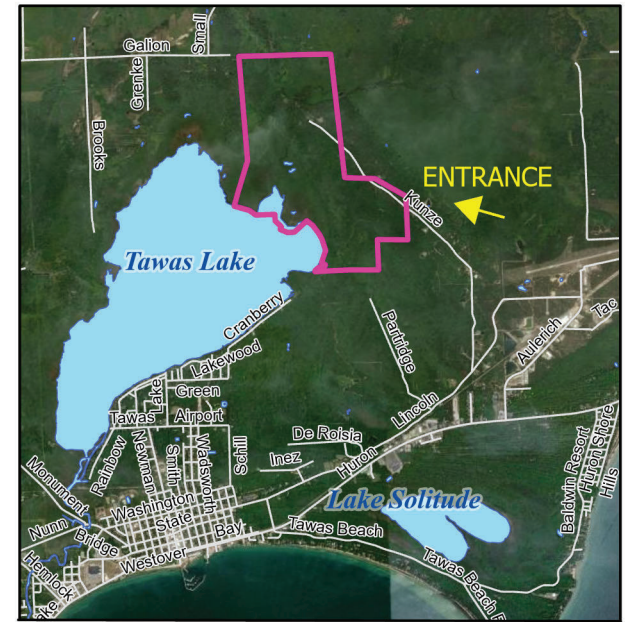

EXHIBIT H – Iosco County Open Lands Amesbury Trust Parcel

Iosco County

Deer Season 2023

Special Elder and Mentored Youth Deer Hunt 2023(Sept.1st-Sept. 3rd)

All Members Bow Only (Sept.4th-Oct. 31st)

All Members Bow and Gun (Nov.1st-Feb.1st)

Legend

-  Points of Interest
-  TawasTrails
-  Amesbury Parcel